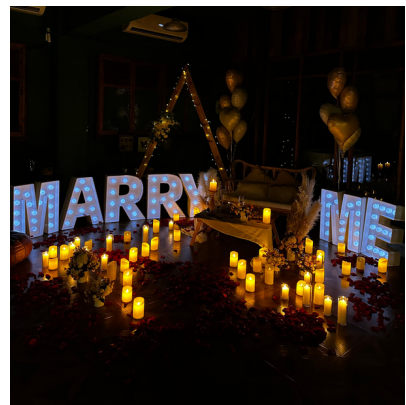

Various sizes

Rental: from \$40

LONG CANDLE

Various sizes and colours

With/ without candle stands

Rental: from \$20

LED PILLAR CANDLE

Various sizes